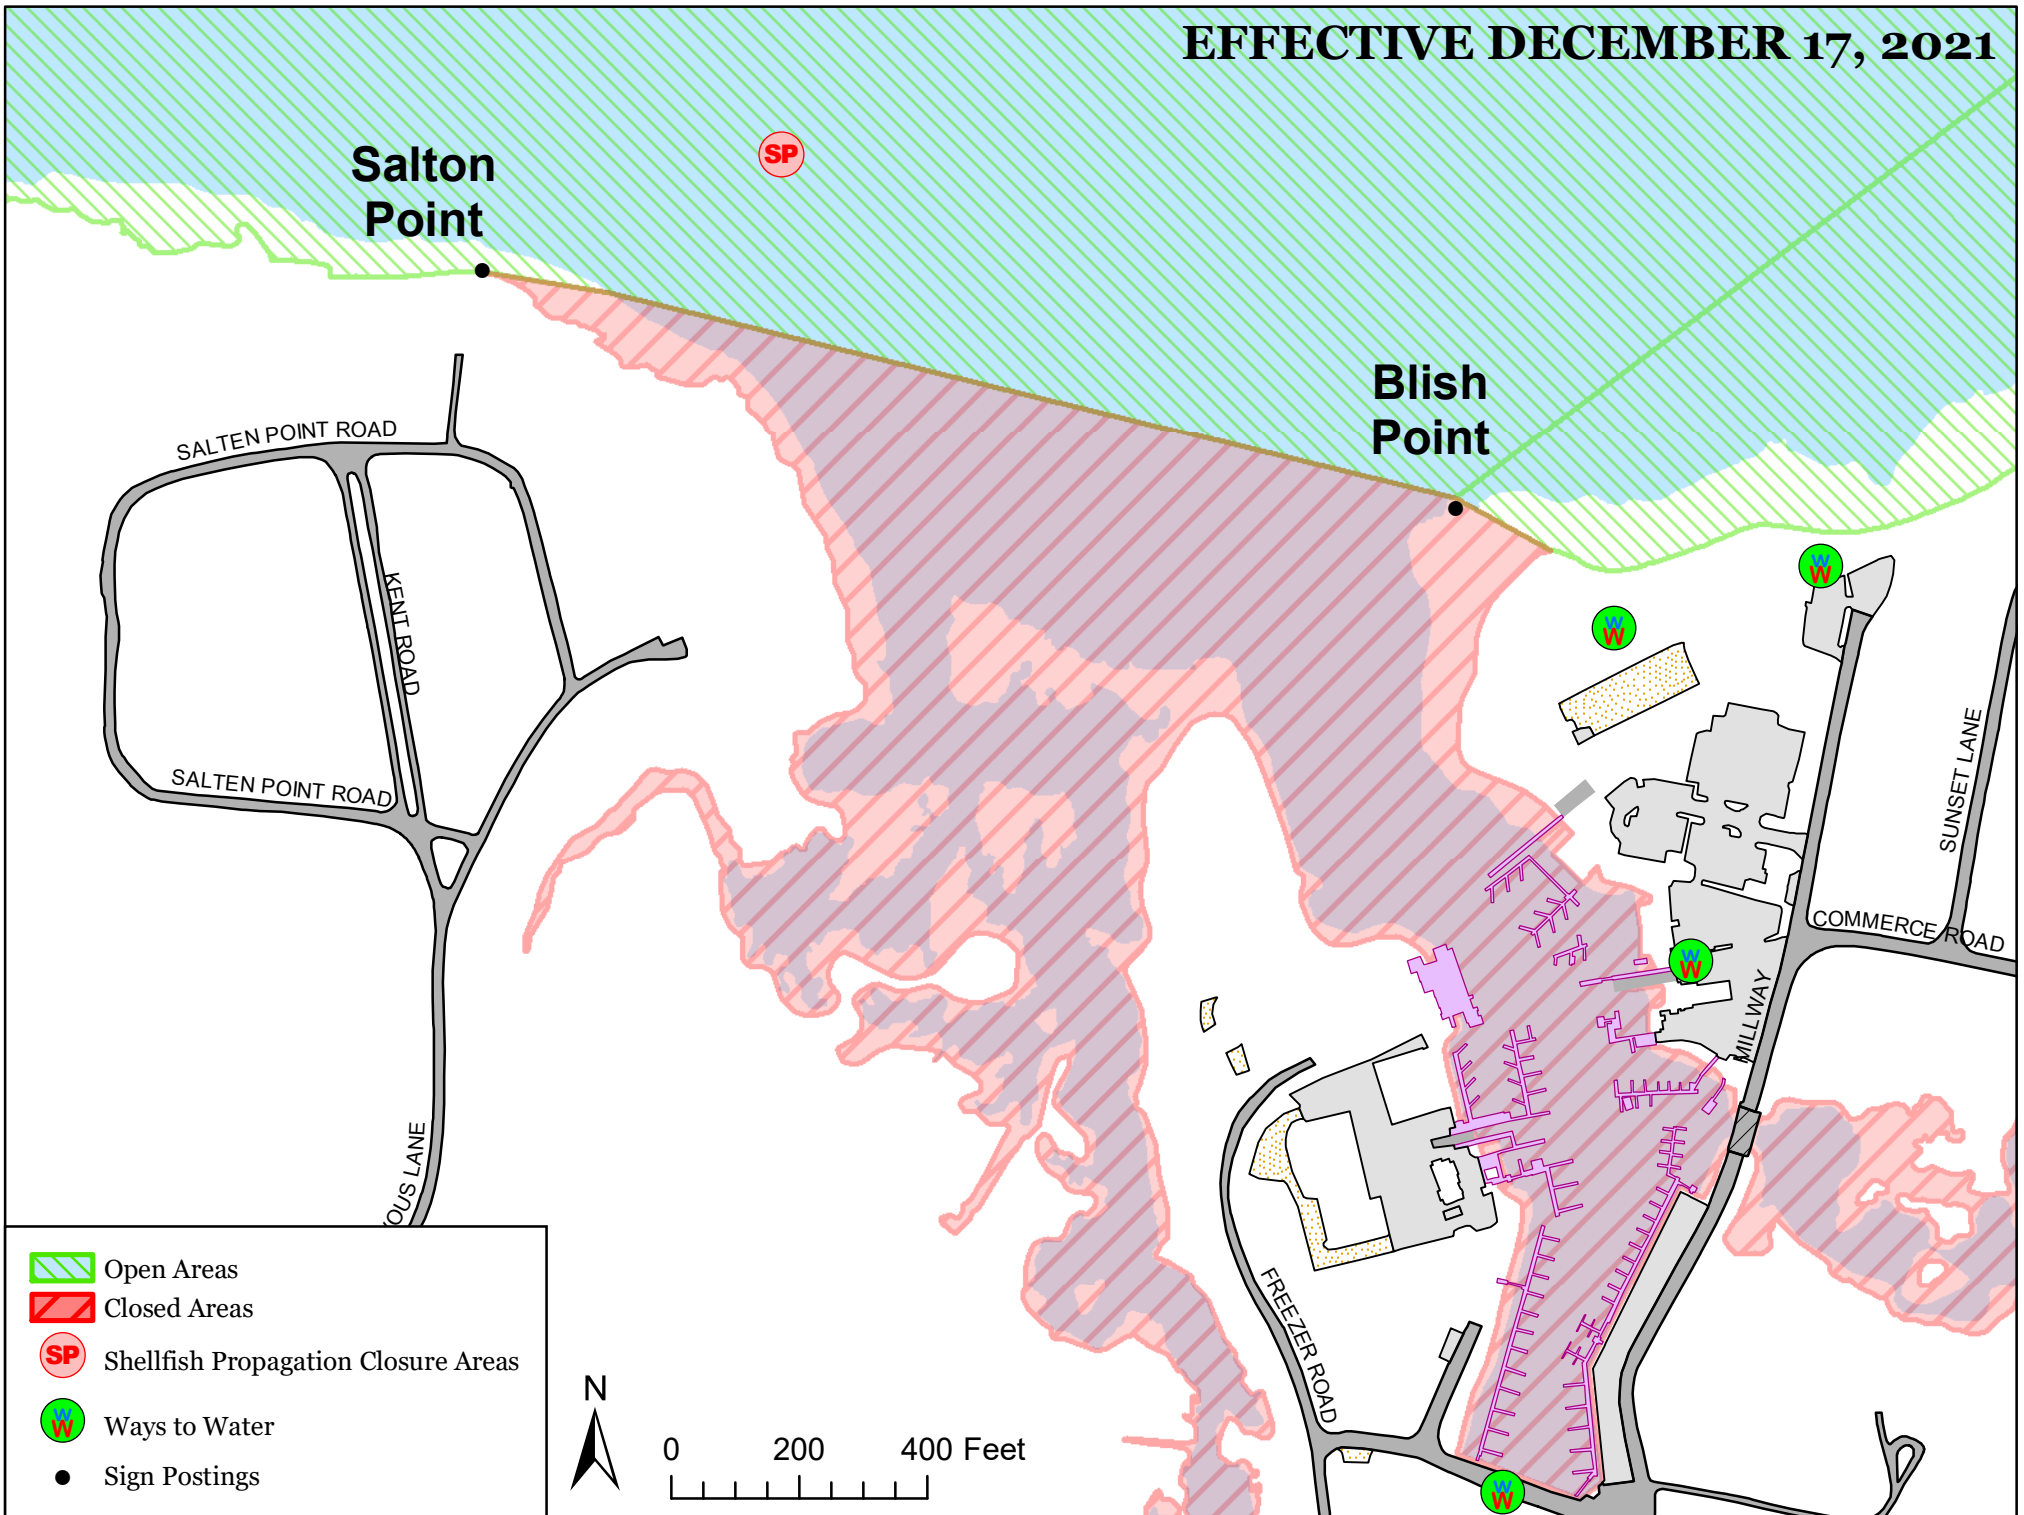

EFFECTIVE DECEMBER 17, 2021

-  Open Areas
-  Closed Areas
-  Shellfish Propagation Closure Areas
-  Ways to Water
-  Sign Postings

0 200 400 Feet