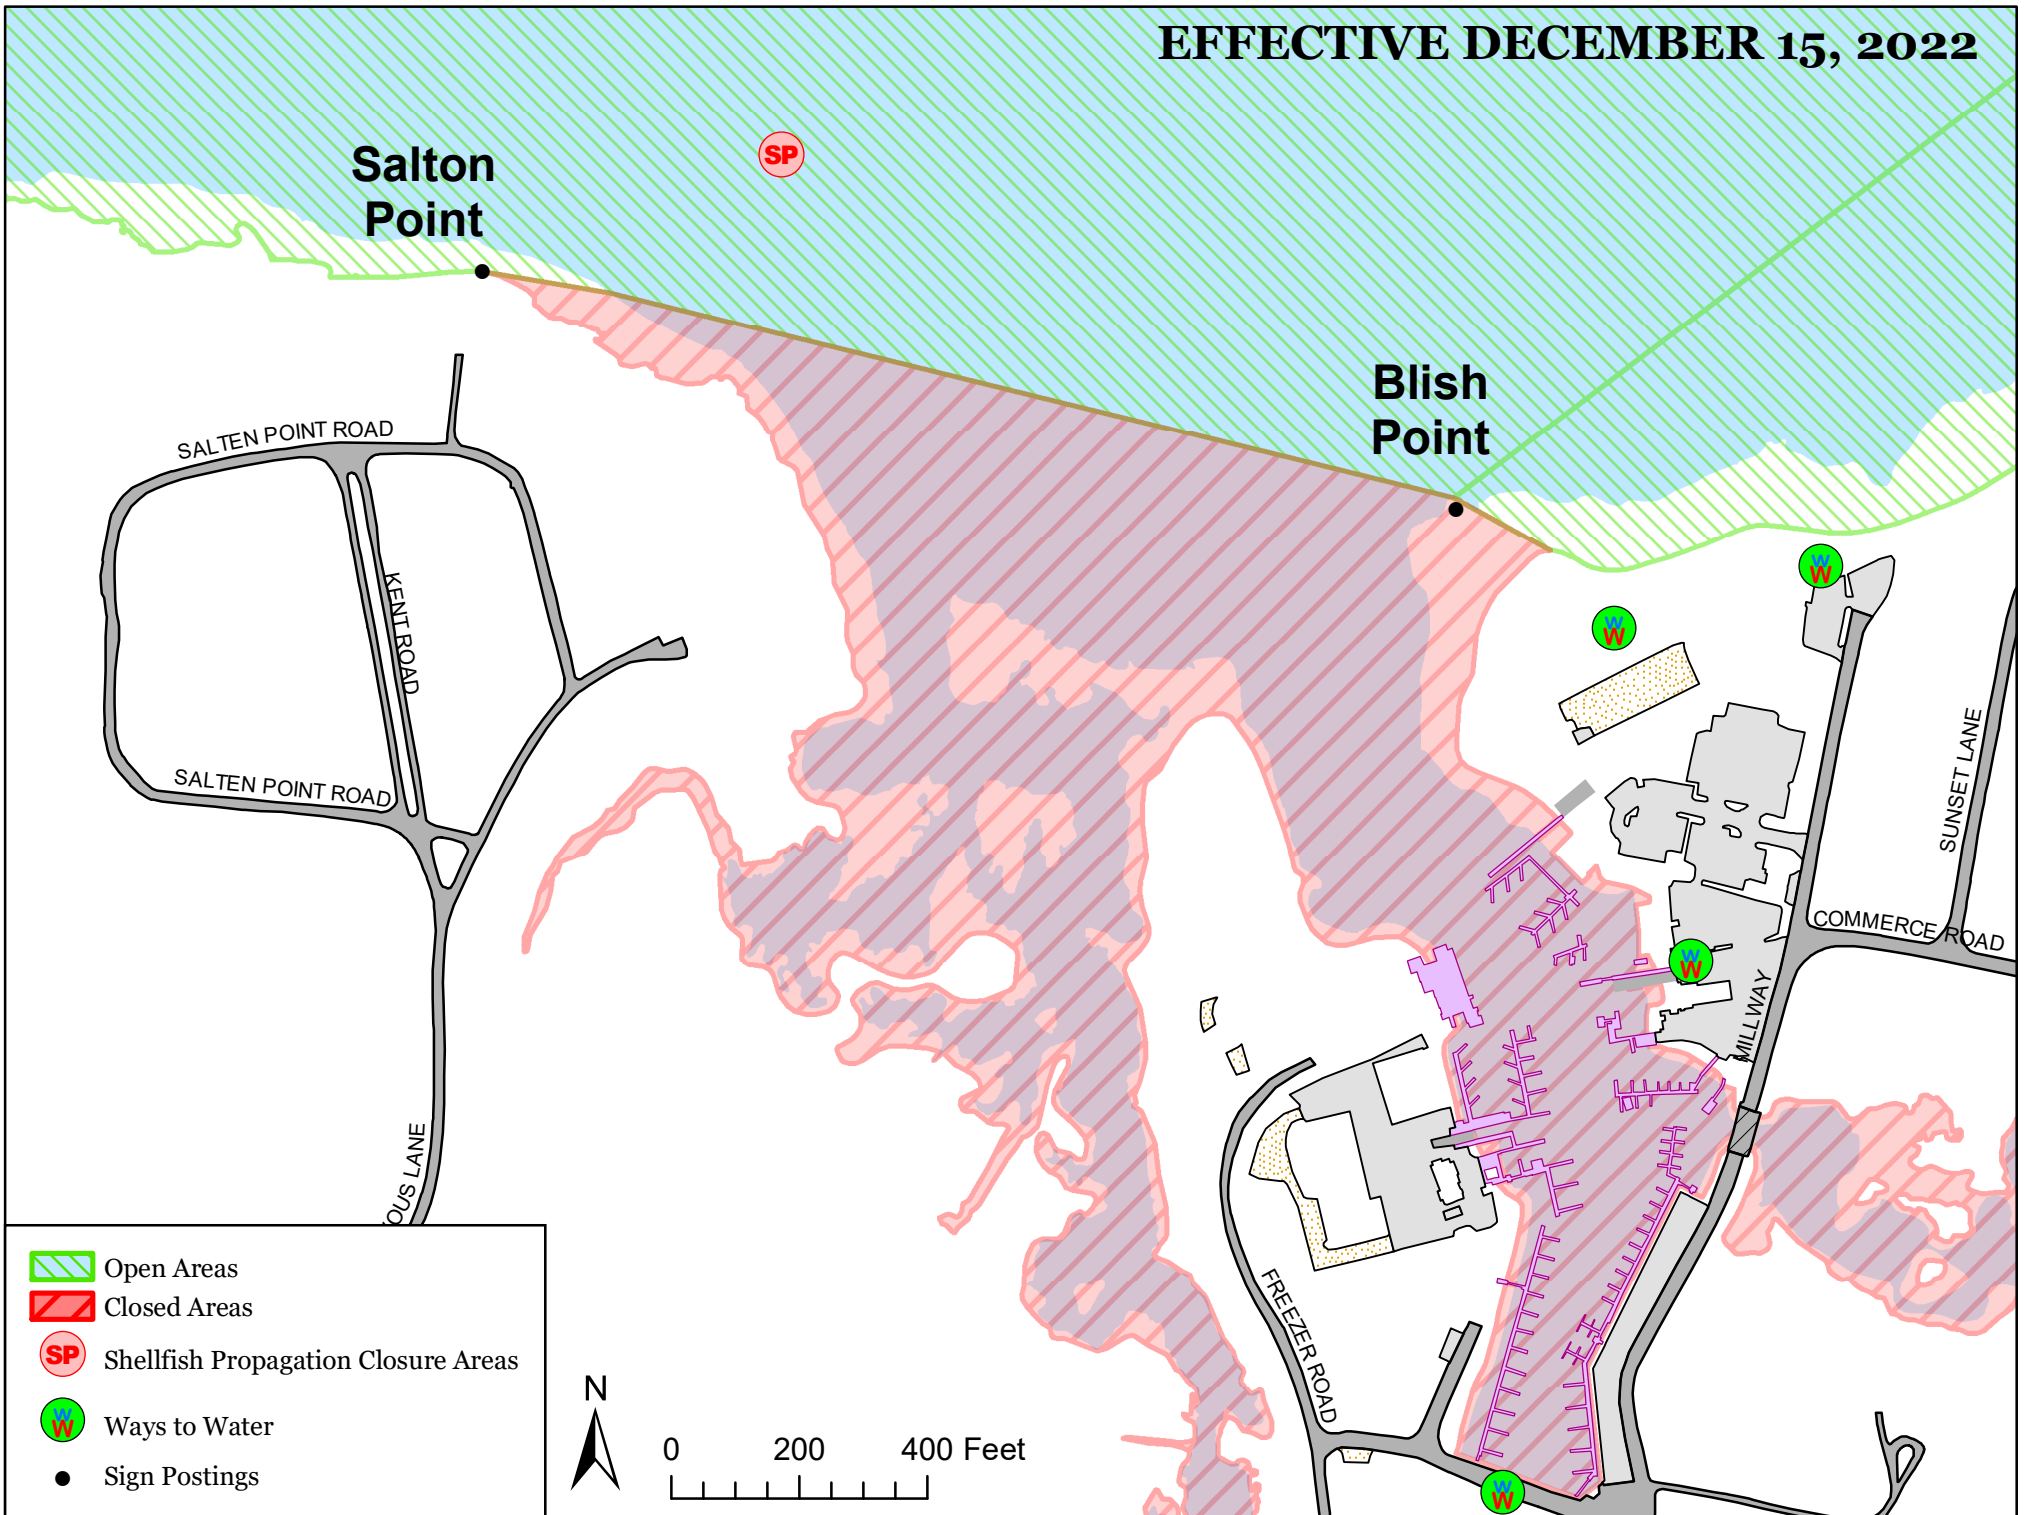

EFFECTIVE DECEMBER 15, 2022

-  Open Areas
-  Closed Areas
-  Shellfish Propagation Closure Areas
-  Ways to Water
-  Sign Postings

0 200 400 Feet