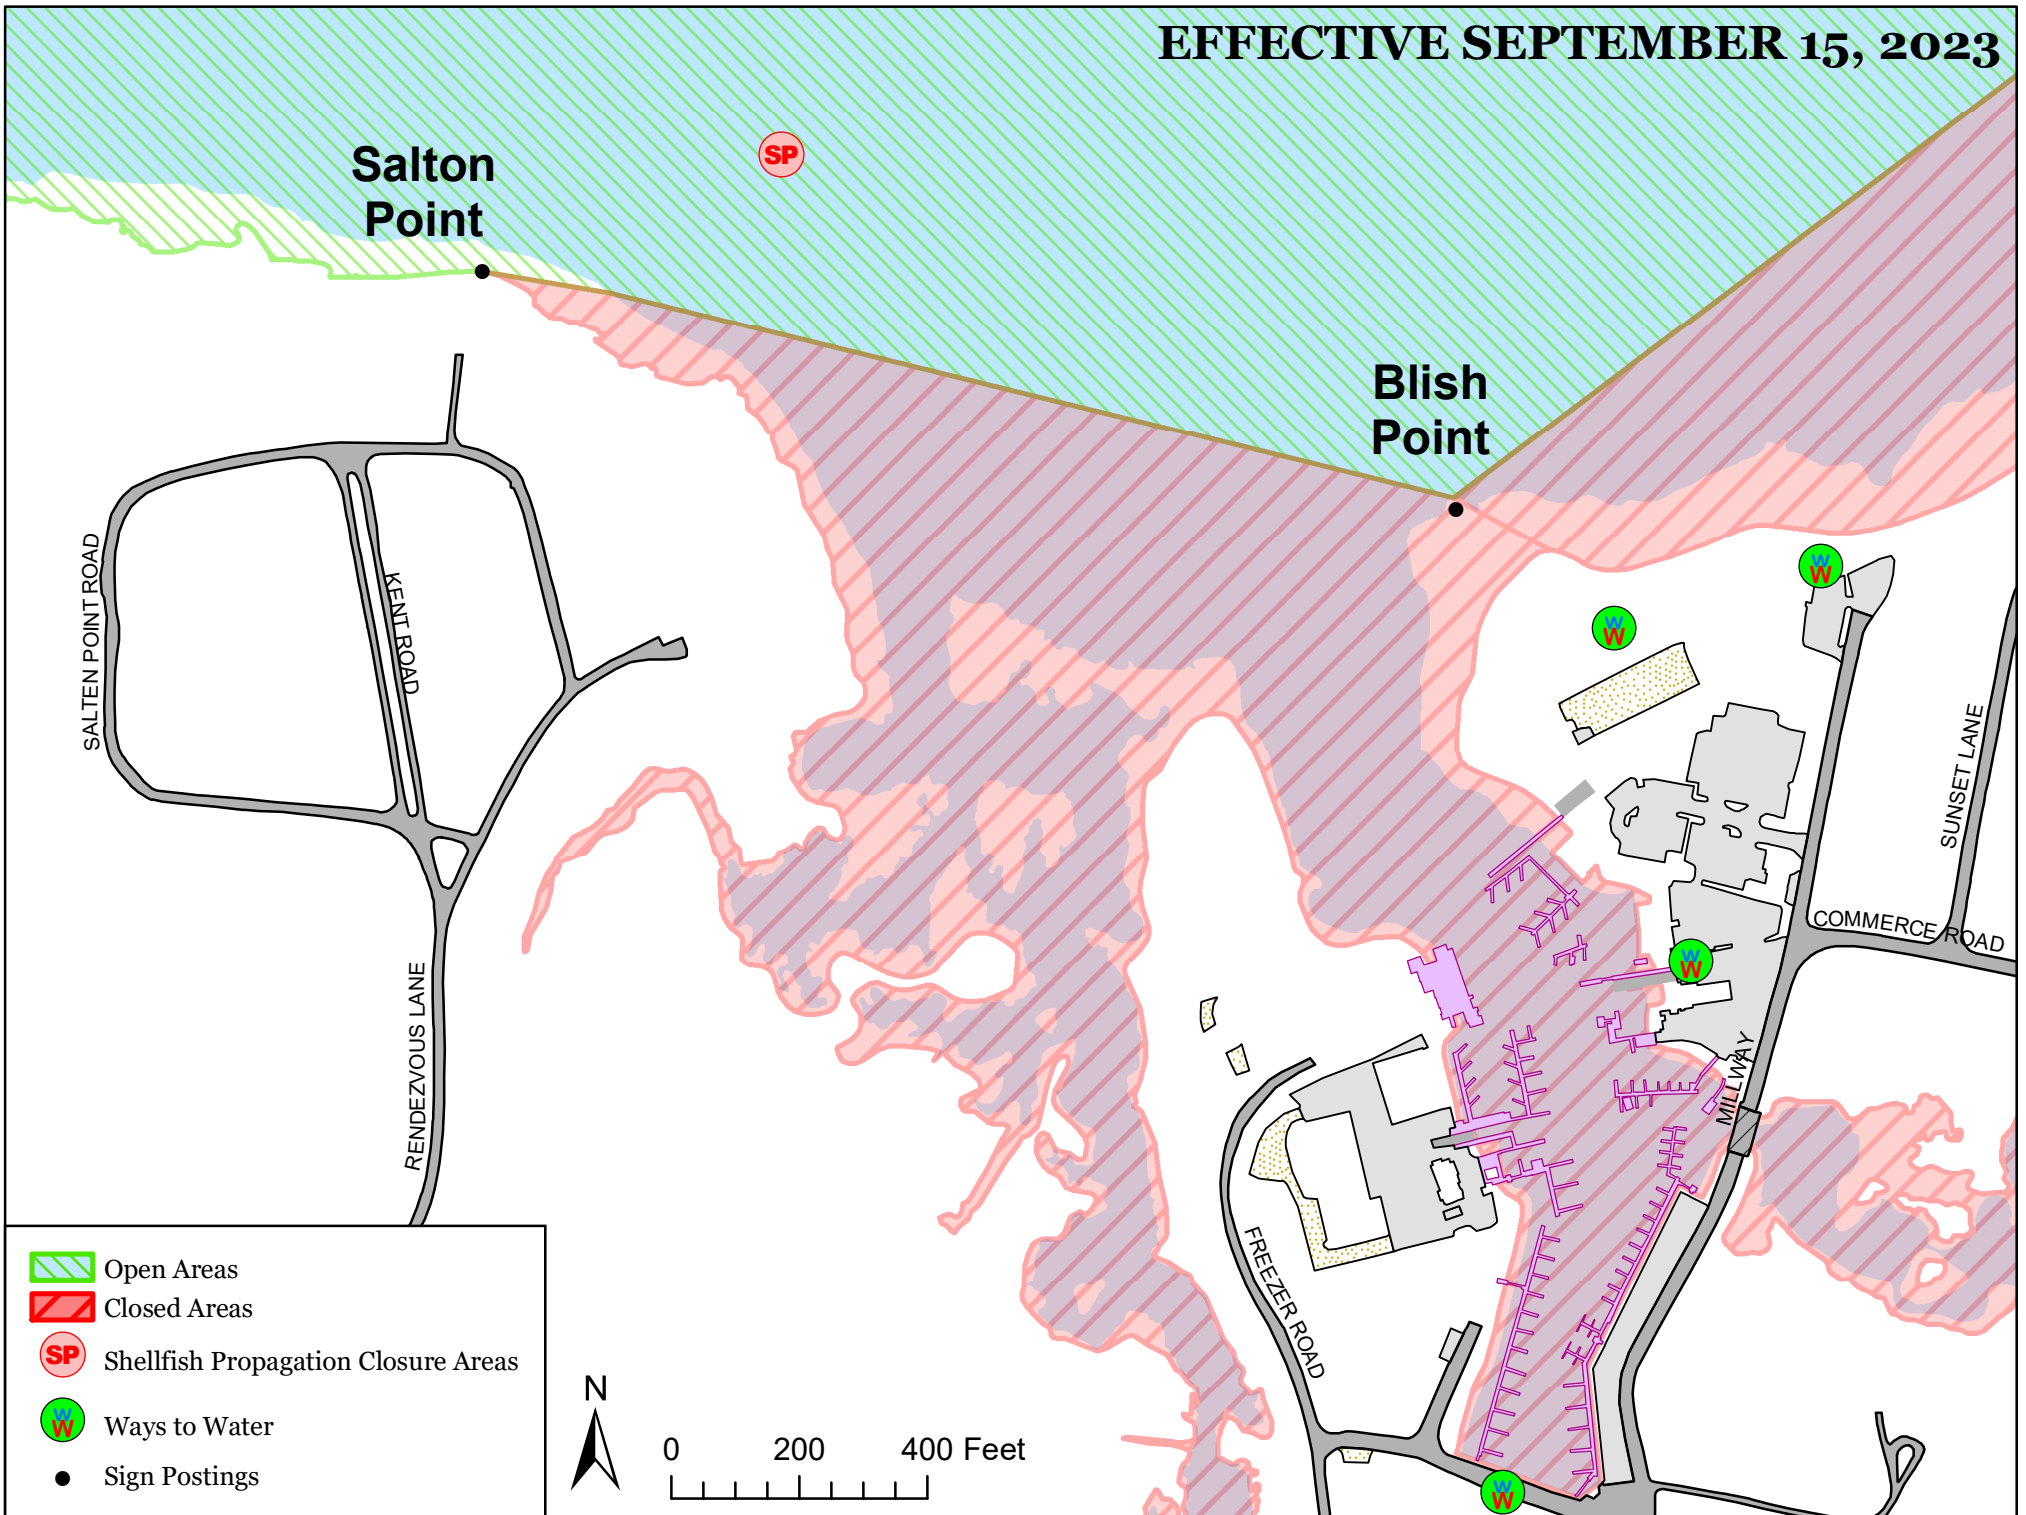

EFFECTIVE SEPTEMBER 15, 2023

-  Open Areas
-  Closed Areas
-  Shellfish Propagation Closure Areas
-  Ways to Water
-  Sign Postings

0 200 400 Feet