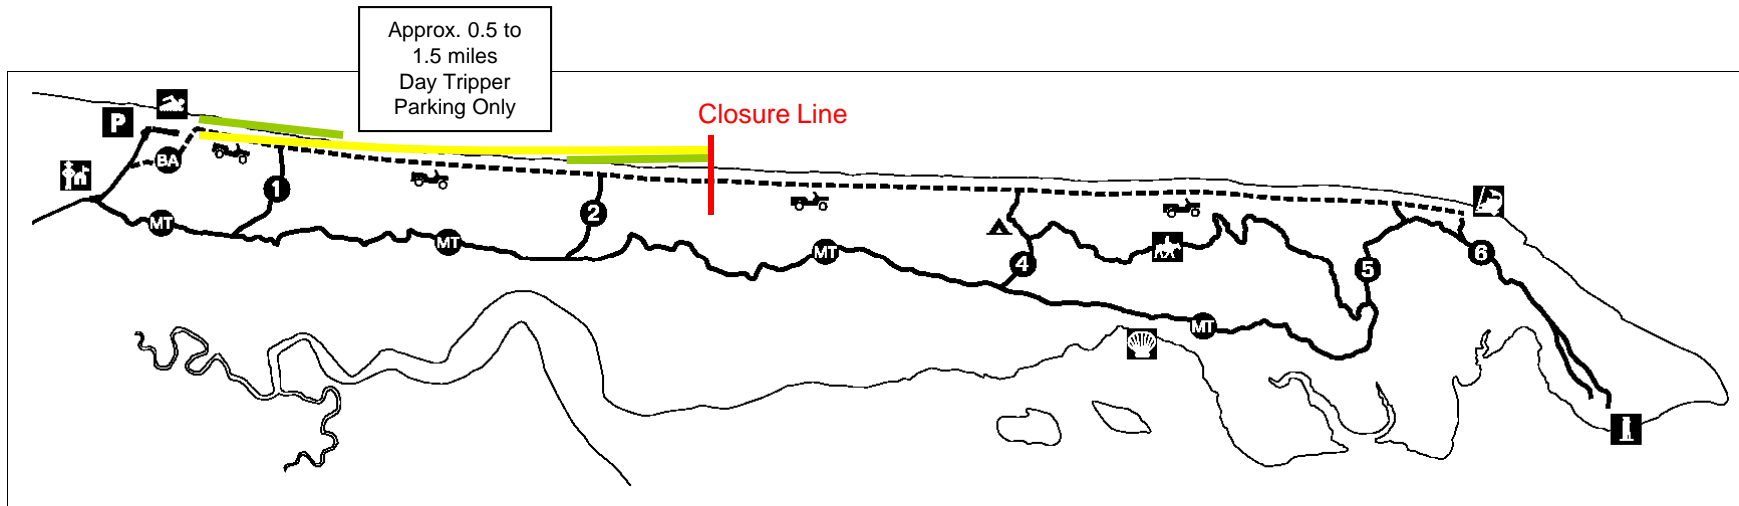

Sandy Neck ORV Beach Parking

DAYTRIPPERS (**YELLOW**) please park perpendicular to the dune (30-ft. from the fence line).
CAMPER/CHASE (**GREEN**) please park perpendicular to the dune (30-ft from the fence line).

Speed Limit is 5MPH

Gatehouse: 508-362-8300