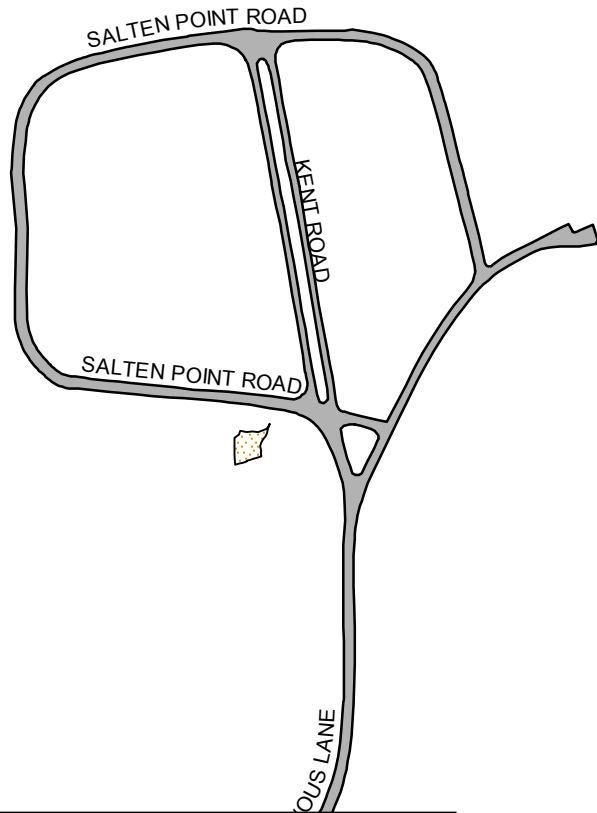

EFFECTIVE SEPTEMBER 15, 2018

Salton Point

Blish Point

SP

W

W

W

SUNSET LANE

COMMERCE ROAD

MILLWAY

FREEZER ROAD

-  Open Areas
-  Closed Areas
-  Shellfish Propagation Closure Areas
-  Ways to Water
-  Sign Postings

0 200 400 Feet