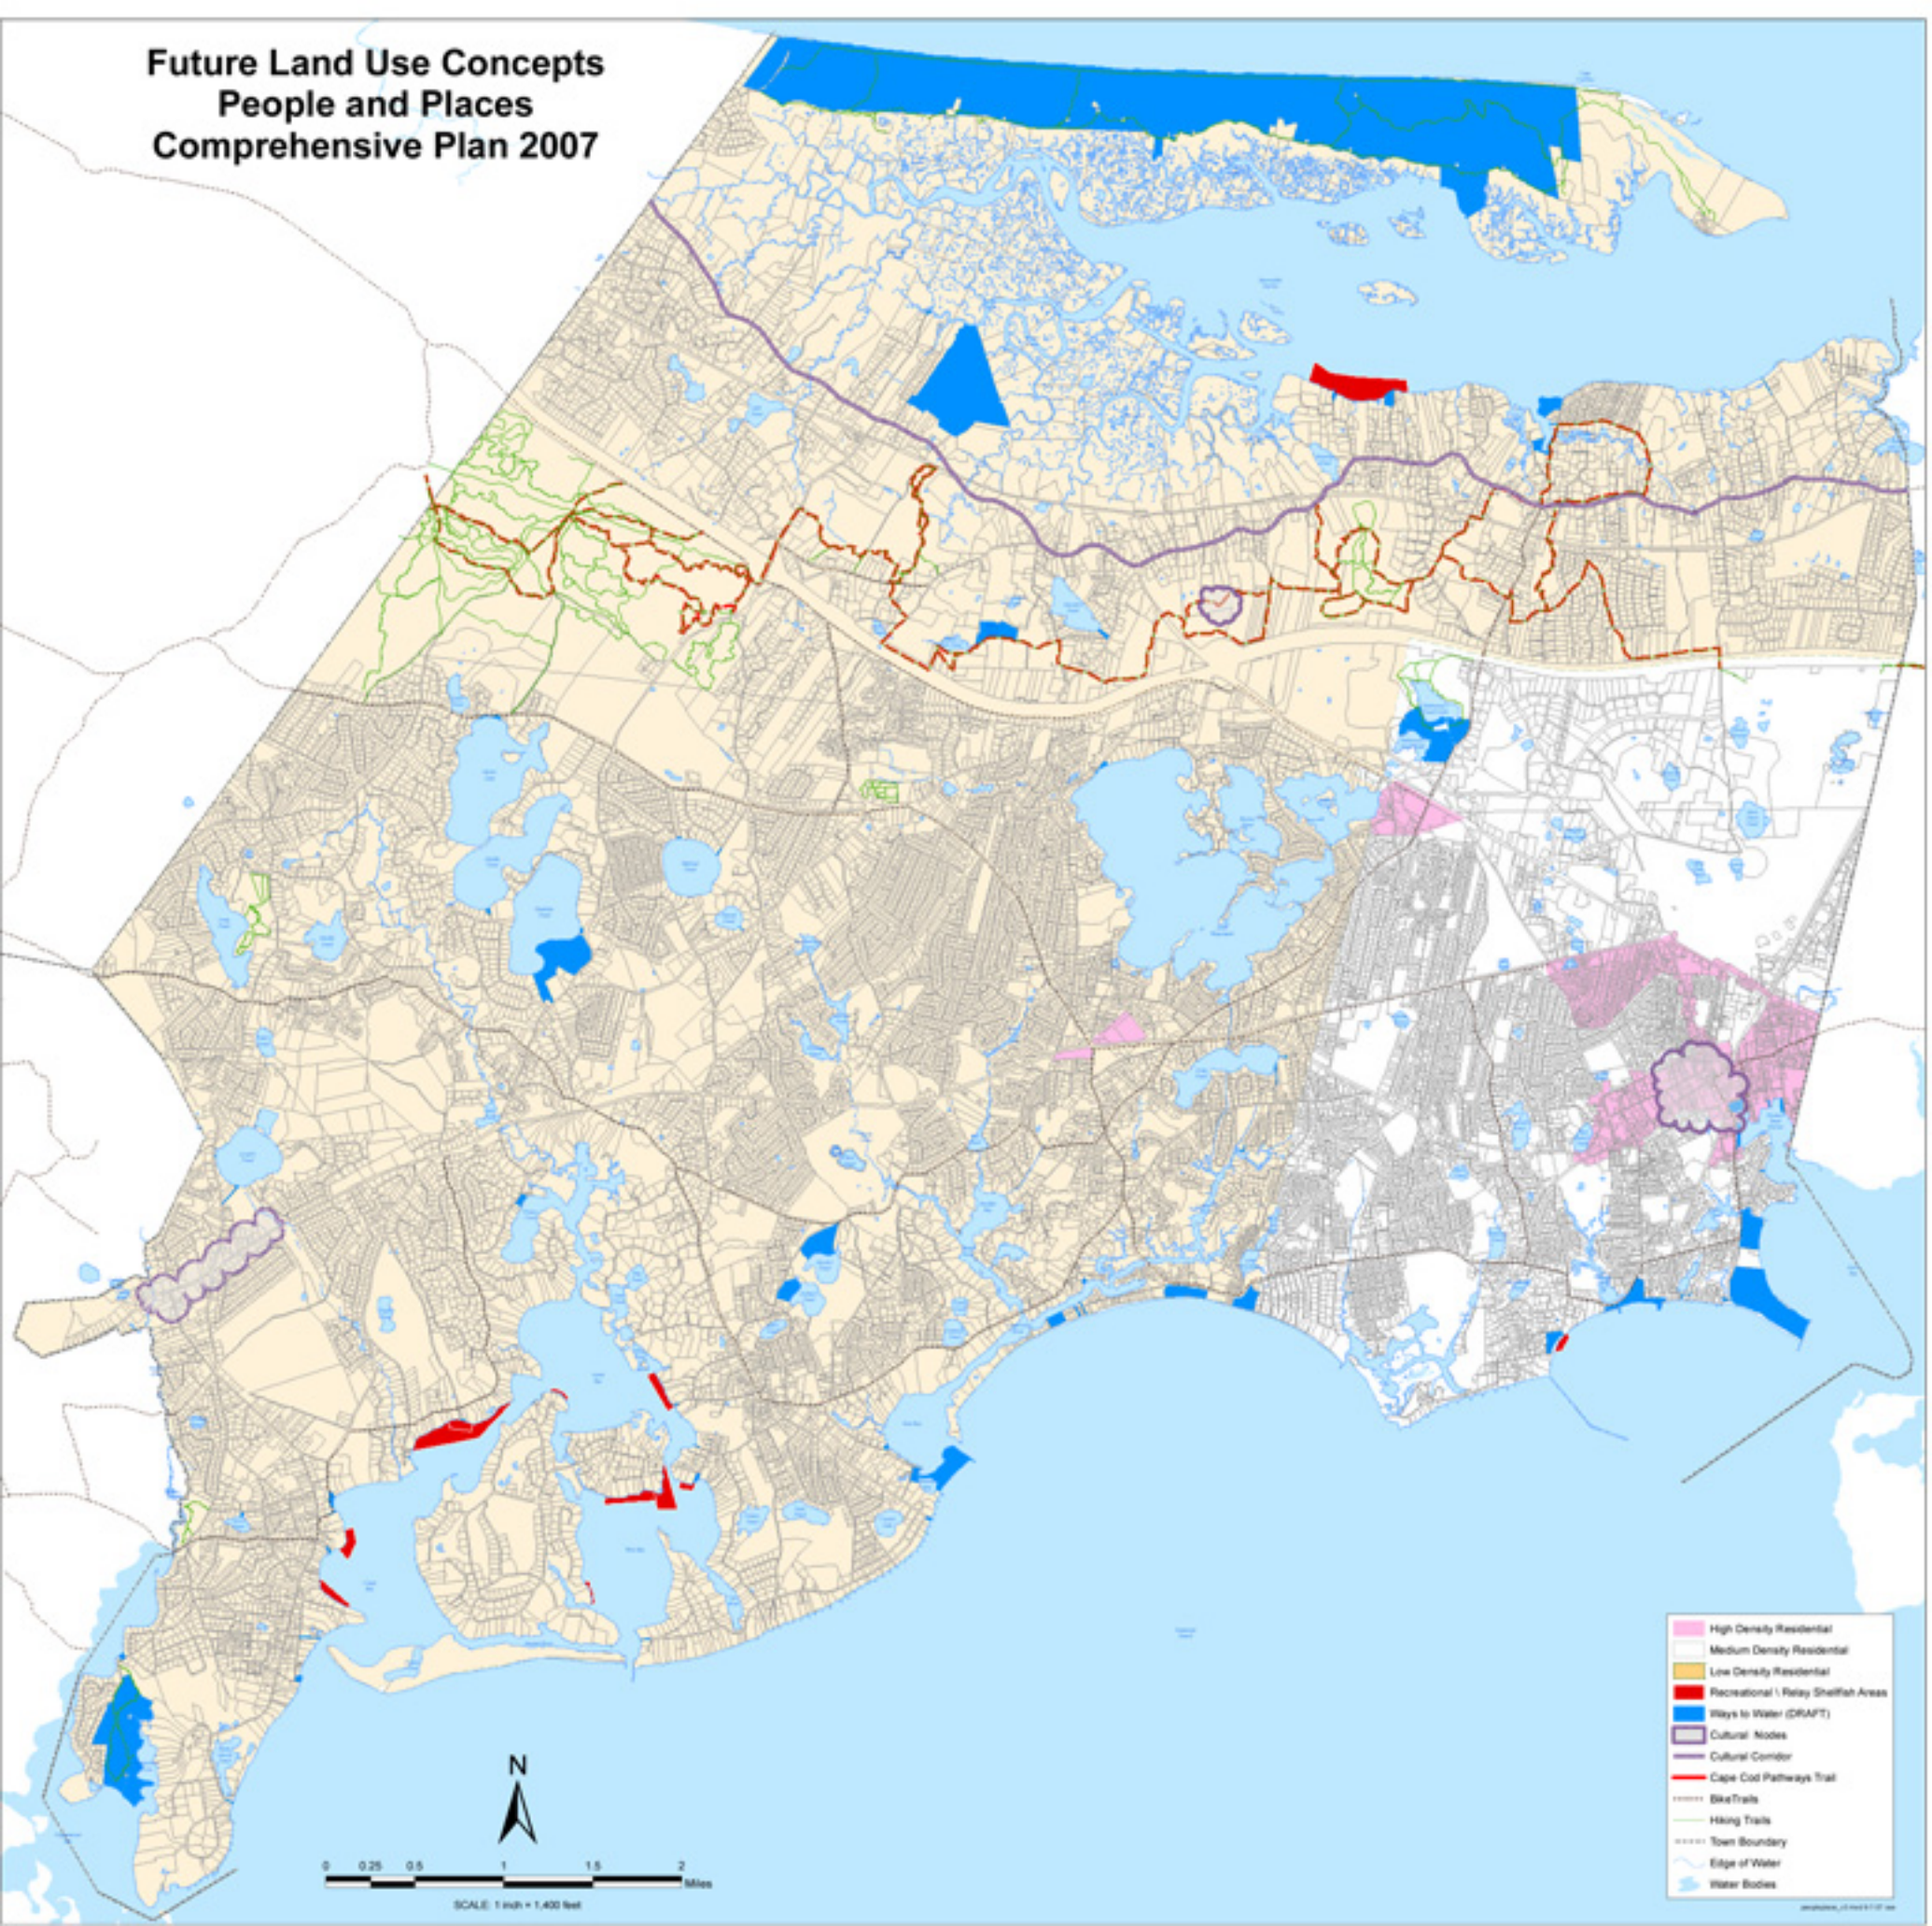

Future Land Use Concepts People and Places Comprehensive Plan 2007

	High Density Residential
	Medium Density Residential
	Low Density Residential
	Recreational / Relay Shellfish Areas
	Ways to Water (DRAFT)
	Cultural Nodes
	Cultural Corridor
	Cape Cod Pathways Trail
	Bike Trails
	Hiking Trails
	Town Boundary
	Edge of Water
	Water Bodies